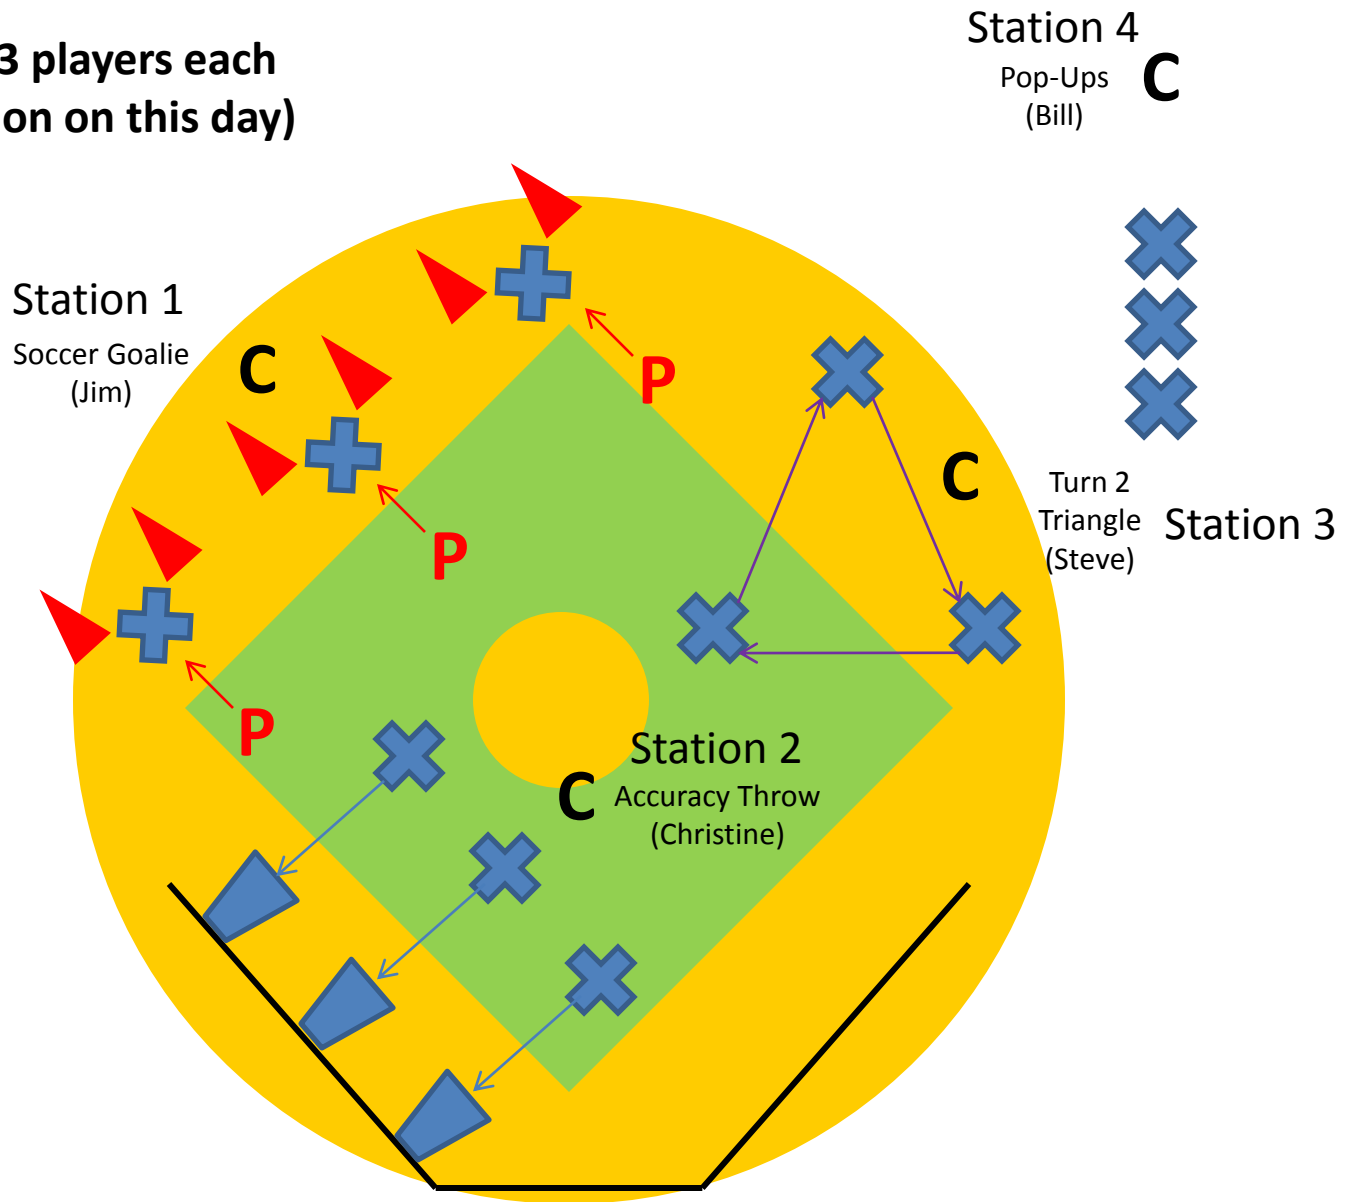

4 stations with 3 players each
(no Hitting station on this day)

Rotate players from Station 1 to 2 to 3 to 4 to 1

**4 stations with 3 players each
(with Hitting station on this day)**

Rotate players from Station 1 to 2 to 3 to 4 to 1

Pizza Slices (4 slices) help players learn not to chase the ball all over the infield
(Lines are drawn in dirt with a bat)