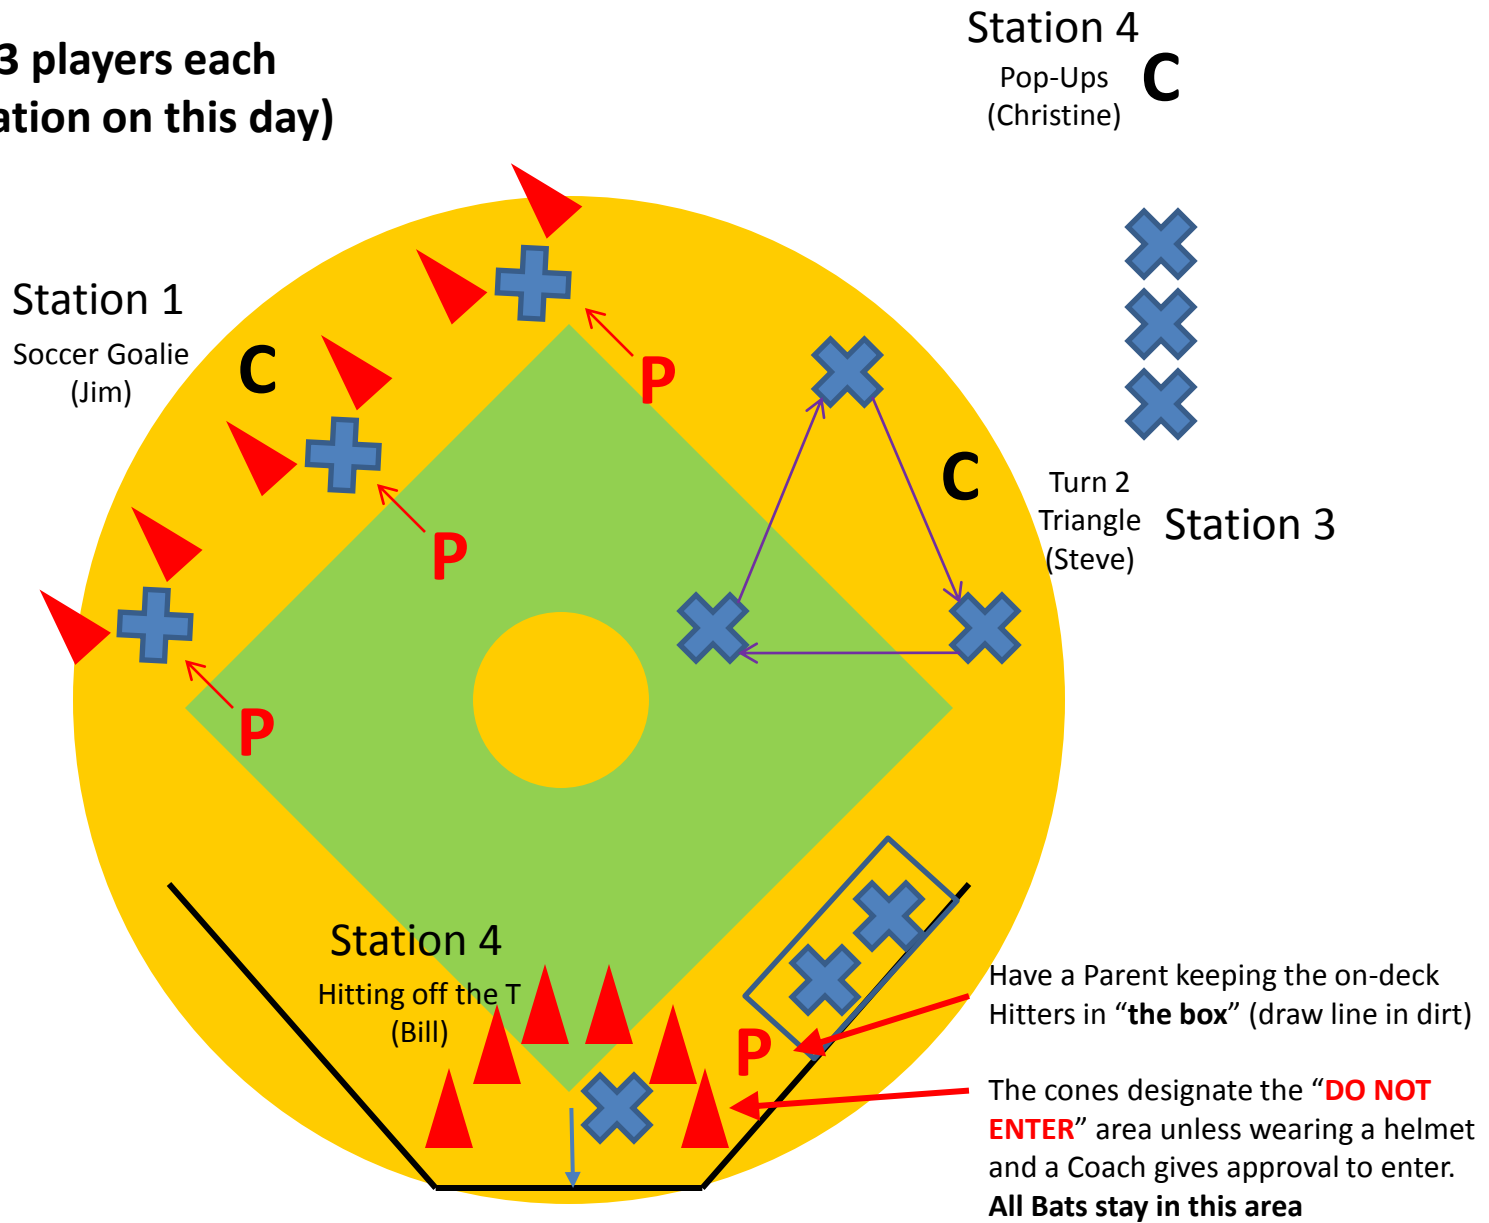

4 stations with 3 players each
(no Hitting station on this day)

Rotate players from Station 1 to 2 to 3 to 4 to 1

**4 stations with 3 players each
(with Hitting station on this day)**

Rotate players from Station 1 to 2 to 3 to 4 to 1

Pizza Slices (4 slices) help players learn not to chase the ball all over the infield
(Lines are drawn in dirt with a bat)